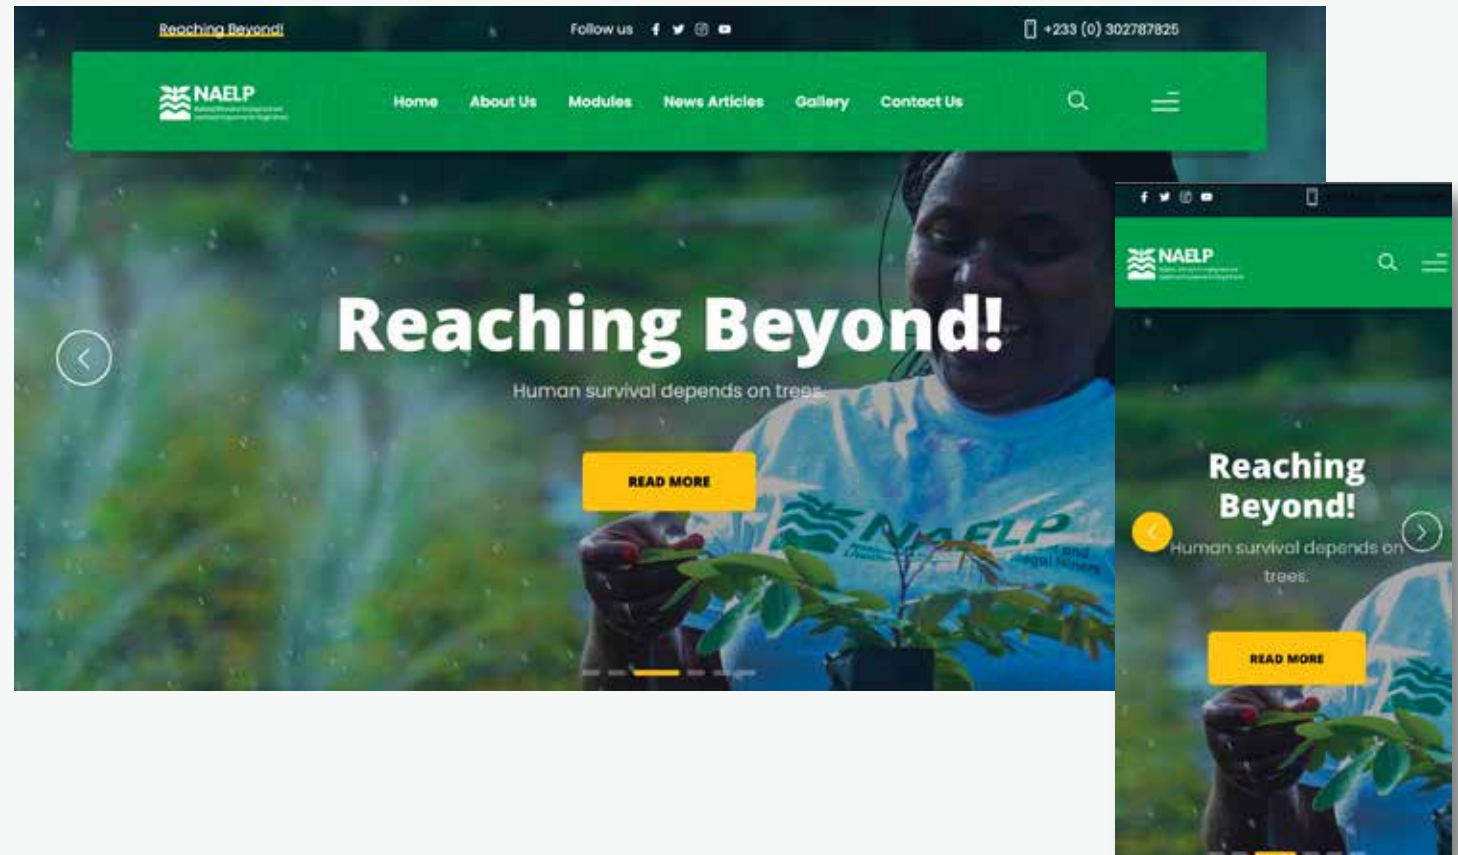

Every website we build is a chapter that engages visitors, conveys your brand story, and drives conversions.

**Our work
speaks for itself**

Client:

The National Alternative Employment and Livelihood Programme for illegal miners (NAELP) is an initiative of the Government of Ghana under the auspices of the Ministry of Lands and Natural Resources.

Client Request:

In response to the evolving dynamics of its mission, NAELP sought a transformation in its visual identity. The request was clear: a new logo that resonates with its stakeholders and the public.

Deliverables:

Our task was to breathe new life into NAELP's brand.

We created their existing logo and a responsive web development & design for them.

This online space now serves as an engaging platform, effectively communicating their mission and vision.